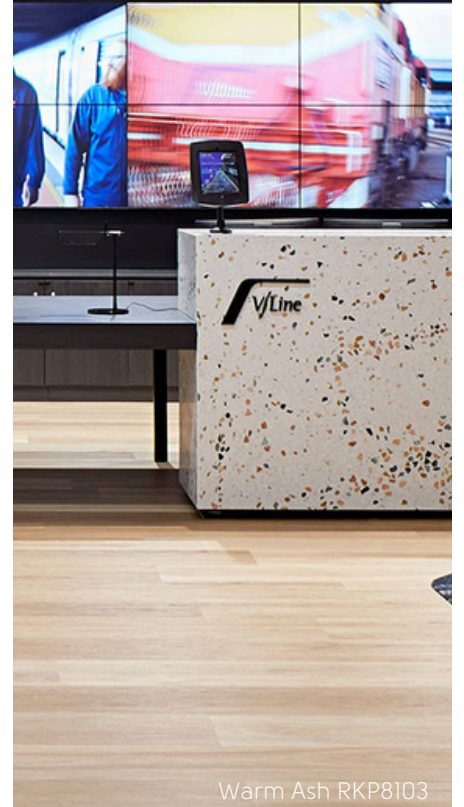

Focus on style

Warm Ash RKP8103

Contemporary Retail Design

Warm Ash RKP8103

Formats

We offer three types of product formats: Loose lay, rigid core and gluedown.

Loose lay

Karndean LooseLay features our K-Wave® friction grip backing which helps hold the product to the subfloor without adhesive, making it quick and easy to install. Ideal for underfloor access panels and temporary roomsets, each plank can be lifted individually where required.