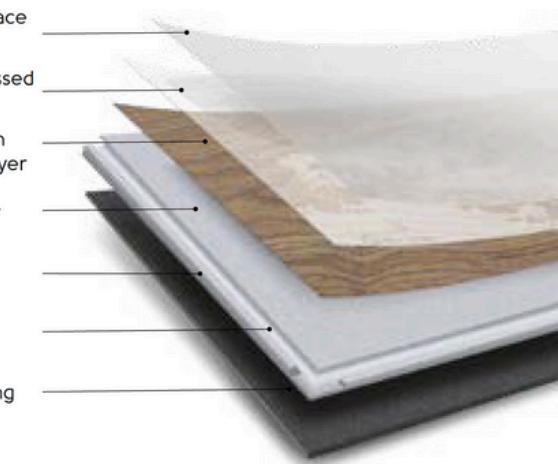

Korlok

1420 x 225mm plank, 457 x 600mm tile

Van Gogh

1220 x 180mm plank

Knight Tile

1220 x 180mm plank, 305 x 457mm tile

K-Guard+® Surface Protection
Clear PVC Embossed Wear Layer
High Definition Photographic Layer
Stability Layer
Locking Mechanism
K-Core®
Acoustic Backing