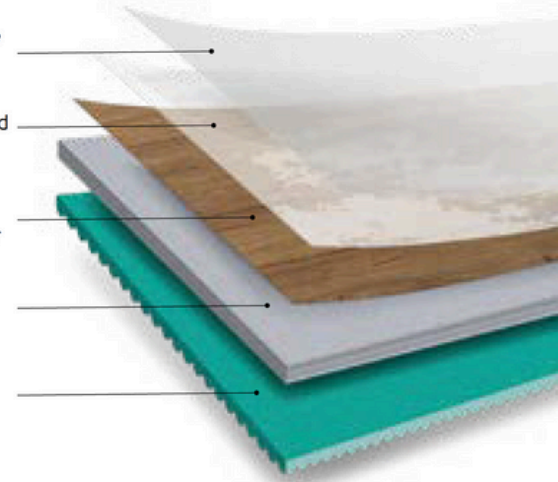

LooseLay Originals

1050 x 250mm plank, 500 x 610mm tile

LooseLay Longboard

1500 x 250mm plank

K-Guard+® Surface Protection
Clear PVC Embossed Wear Layer
High Definition Photographic Layer
Stability Layer
K-Wave® Friction Grip Backing