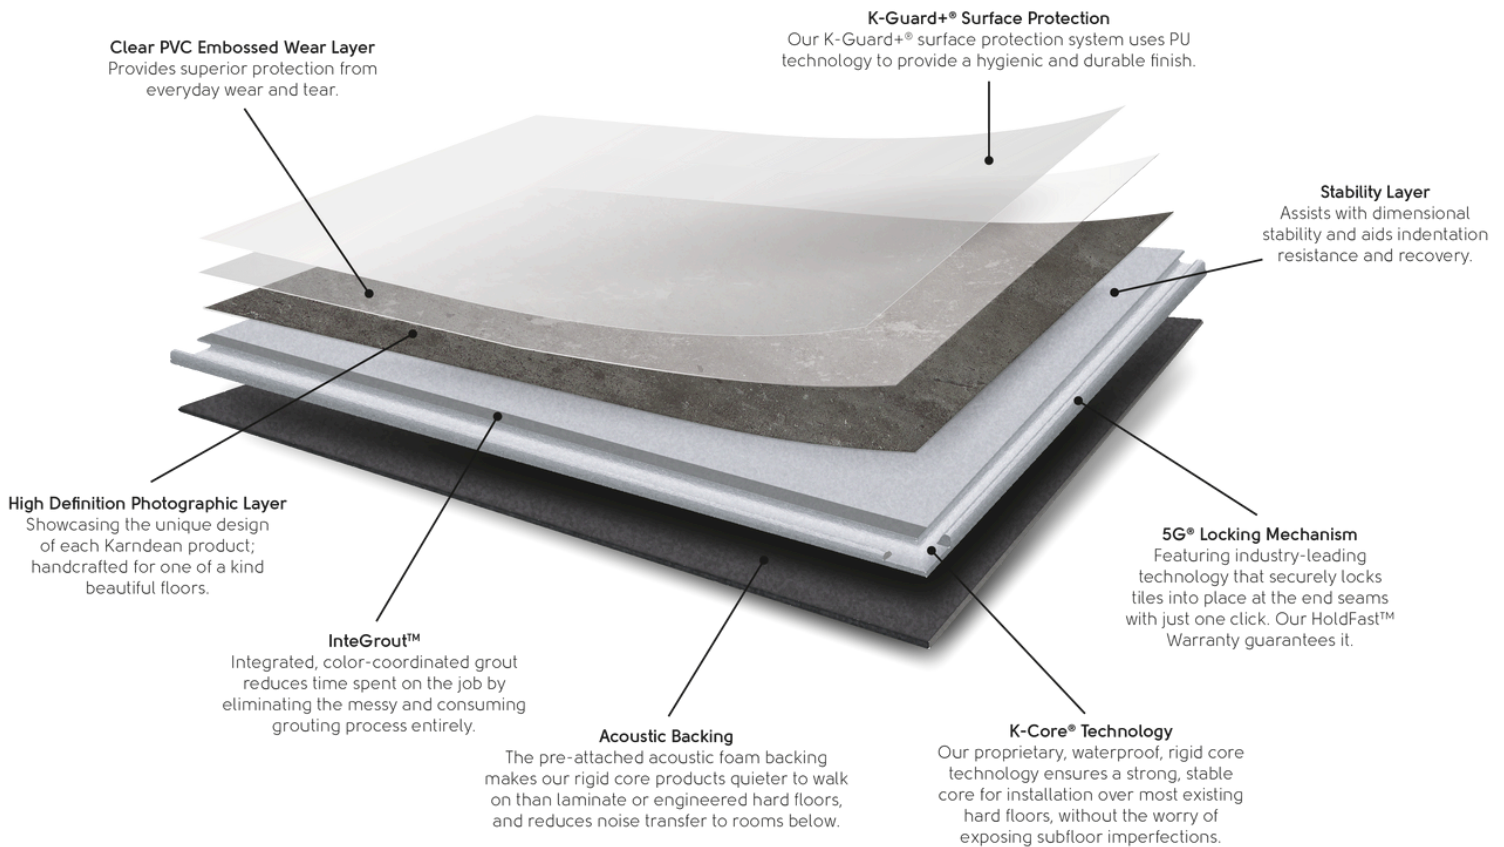

Gluedown

■ Palleo WP312

■ Birch VGW84T

■ Spring Oak RL01

Why choose a rigid core floor?

Our rigid core hybrid ranges feature a click-locking system that allows them to be installed over most existing hard floors, quickly, easily, and without the need for adhesive ensuring minimal downtime in any project.

The benefits of Karndean Rigid core

Click-locking mechanism

Planks and tiles are securely locked into place at the end seams with just one easy click.

Quick and easy to install

Our rigid core floors are installed without the need for adhesive, ensuring minimal downtime.