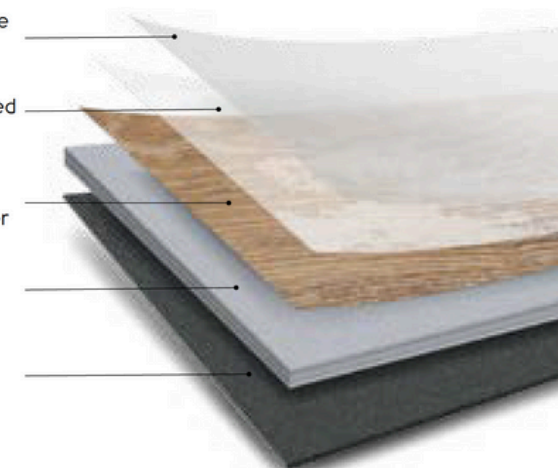

Knight Tile

1219 x 178mm plank, 305 x 305mm, 305 x 457mm tile

K-Guard+® Surface Protection
Clear PVC Embossed Wear Layer
High Definition Photographic Layer
Stability Layer
Backing Layer