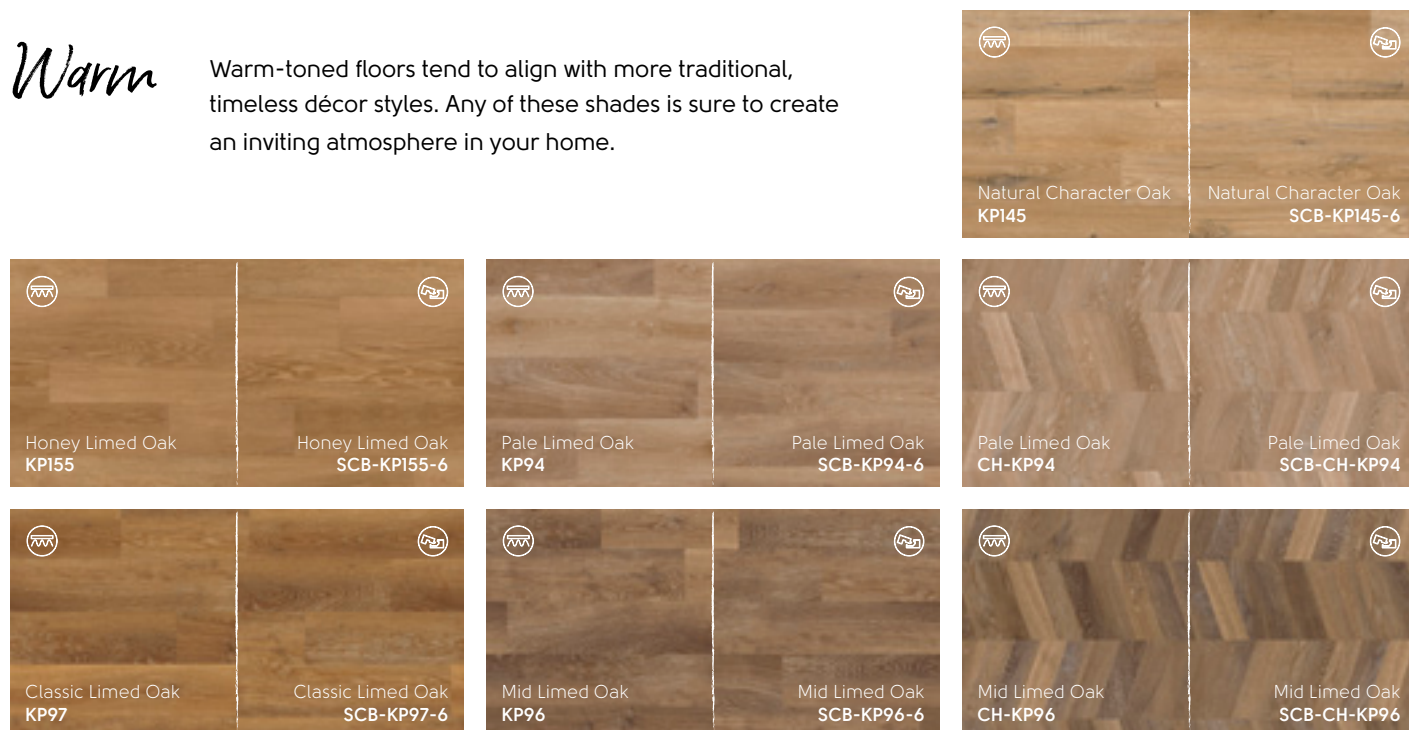

Honey Limed Oak KPI55 | SCB-KPI55-6

Warm

Warm-toned floors tend to align with more traditional, timeless décor styles. Any of these shades is sure to create an inviting atmosphere in your home.

Cool

Cool-toned floors best complement contemporary and modern styles and are sure to add drama and sophistication to any room in your home.