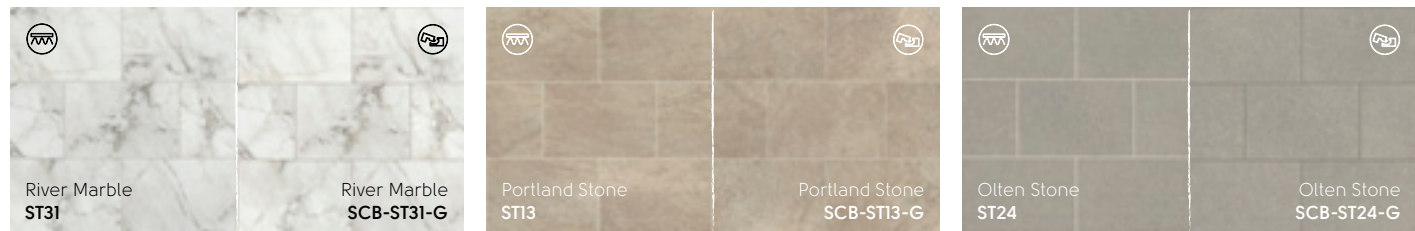

Stones by Tone

= available in GLUEDOWN product | = available in RIGID CORE product

Warm

Any of these versatile stones can be used in rustic and modern spaces to instantly warm up a room.

Neutral

Bring depth into your space by layering neutral colour stones with other building materials such as cabinets and countertops.

Cool

Create a sleek aesthetic by using cool tones to ground your space.