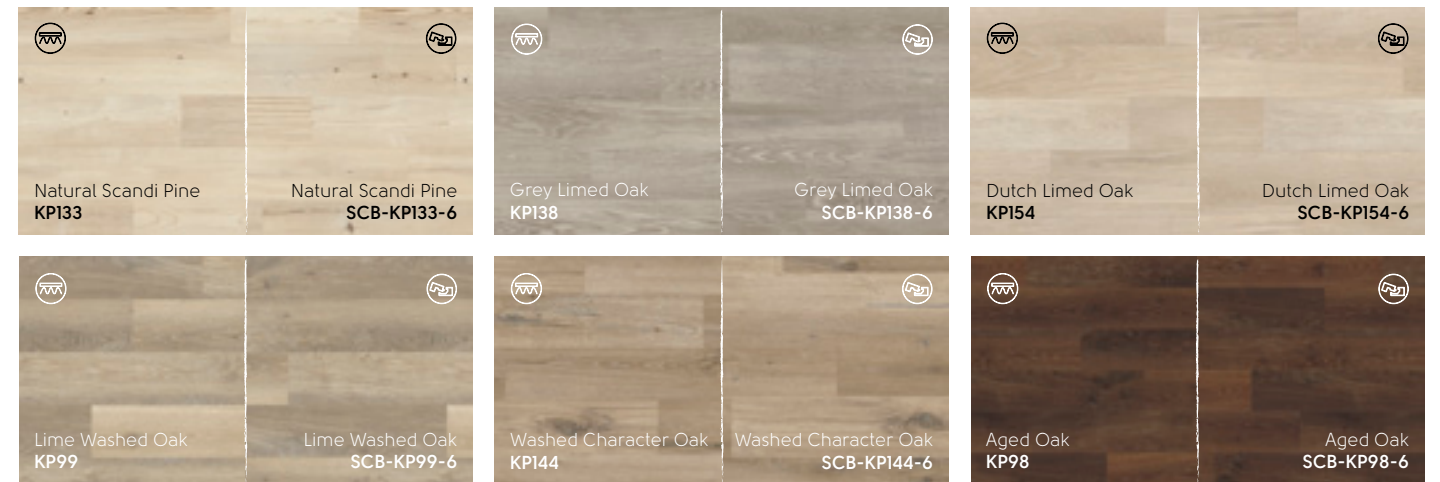

Working with these products, they apply different techniques such as staining, brushing and oiling to create the perfect look and feel, and bringing you a simply beautiful floor.

River Marble
 River Marble ST31 | SCB-ST31-G

Woods by Tone

 = available in GLUEDOWN product |  = available in RIGID CORE product

Honey Limed Oak KPI55 | SCB-KPI55-6

Grey Limed Oak KPI38 with DS16 3mm design strip

Neutral

A neutral floor creates a clean backdrop to design the rest of a space. If you frequently like to change your décor, a neutral floor allows for the widest amount of options.

Warm

Warm-toned floors tend to align with more traditional, timeless décor styles. Any of these shades is sure to create an inviting atmosphere in your home.

Urban Spotted Gum KPI41 with DS10 3mm design strip