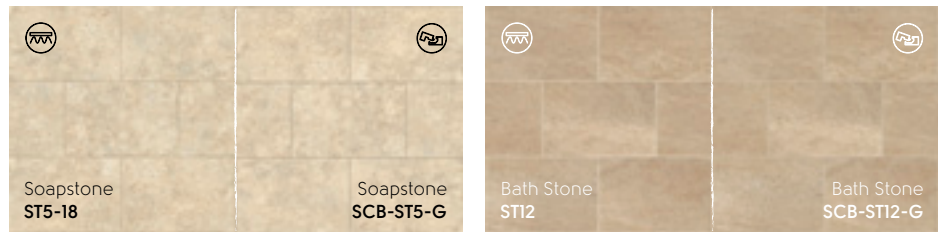

Cool

Cool-toned floors best complement contemporary and modern styles and are sure to add drama and sophistication to any room in your home.

Stones by Tone

 = available in GLUEDOWN product |  = available in RIGID CORE product

Bath Stone ST12 with DS10 3mm and DS14 10mm design strips | SCB-ST12-G

Warm

Any of these versatile stones can be used in rustic and modern spaces to instantly warm up a room.

River Marble ST31 with DS12 3mm design strip | SCB-ST31-G

Neutral

Bring depth into your space by layering neutral colour stones with other building materials such as cabinets and countertops.

Bern Stone ST30 with DS10 3mm design strip | SCB-ST30-G

Cool

Create a sleek aesthetic by using cool tones to ground your space.