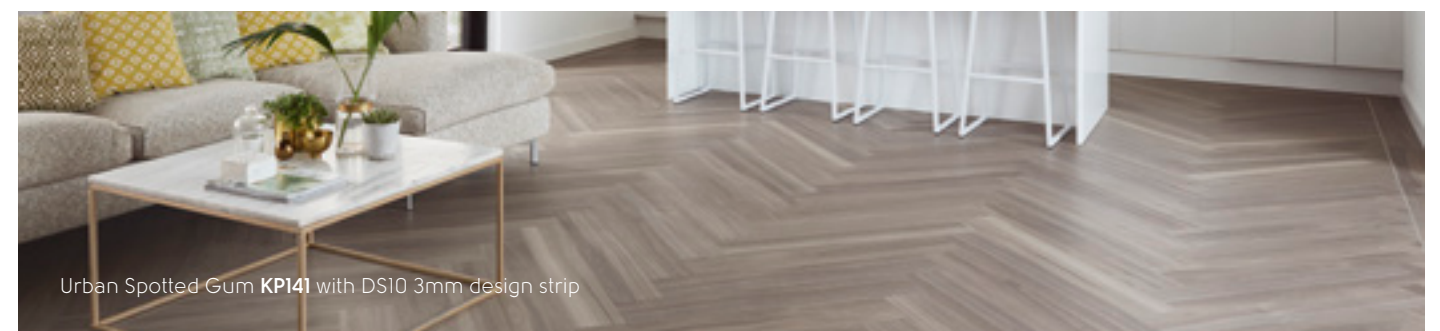

Warm

Warm-toned floors tend to align with more traditional, timeless décor styles. Any of these shades is sure to create an inviting atmosphere in your home.

Urban Spotted Gum KPI41 with DS10 3mm design strip

Cool

Cool-toned floors best complement contemporary and modern styles and are sure to add drama and sophistication to any room in your home.