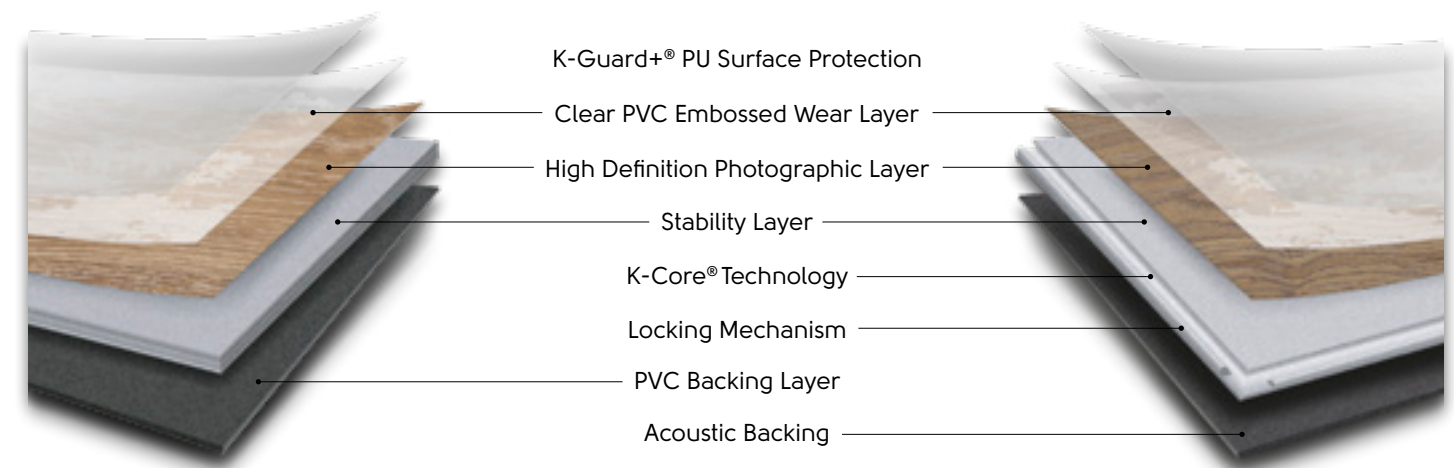

At Karndean, we see flooring differently...

We travel the world in our quest to bring you exceptional floors that inspire and delight. From the ancient forests of Europe, to the remote Australian outback and beyond, we seek out expressive and intriguing forms in the natural world to influence our unique floor designs.

By combining these original features with cutting edge design, we create simply beautiful floors that you'll love for a lifetime.

Knight Tile
GLUEDOWN
RIGID CORE

Knight Tile is our most versatile range of products, offering a diverse mix of wood species and natural stones. This range has a look for everyone, regardless of your room size or interior style.

Choose the format that fits your needs in a colour that suits your décor. For example, you can enjoy the designability of gluedown on the ground level and the acoustic properties of rigid core in upper levels of your home.

Gluedown

Gluedown provides peace of mind that the product will be permanently adhered to your subfloor. This format gives you various lay patterns to choose from, as each piece is individually installed.

In addition, this format allows you to personalize your floor; choose the direction, create a pattern, or use design strips to create an inlay border or shiplap effect.

Rigid Core

Rigid core is a type of floating floor that clicks and locks into place, no adhesive necessary. This format can be floated directly over most existing hard floors, perfect for a quick project.

This format is our quietest to walk on, ideal for upstairs rooms in the home where you wish to minimize noise transfer to rooms below.

No expansion gap required

Individually replaceable

Suitable for any budget

Personalize with design strips

Quick and easy to install

Installs over most existing hard floors